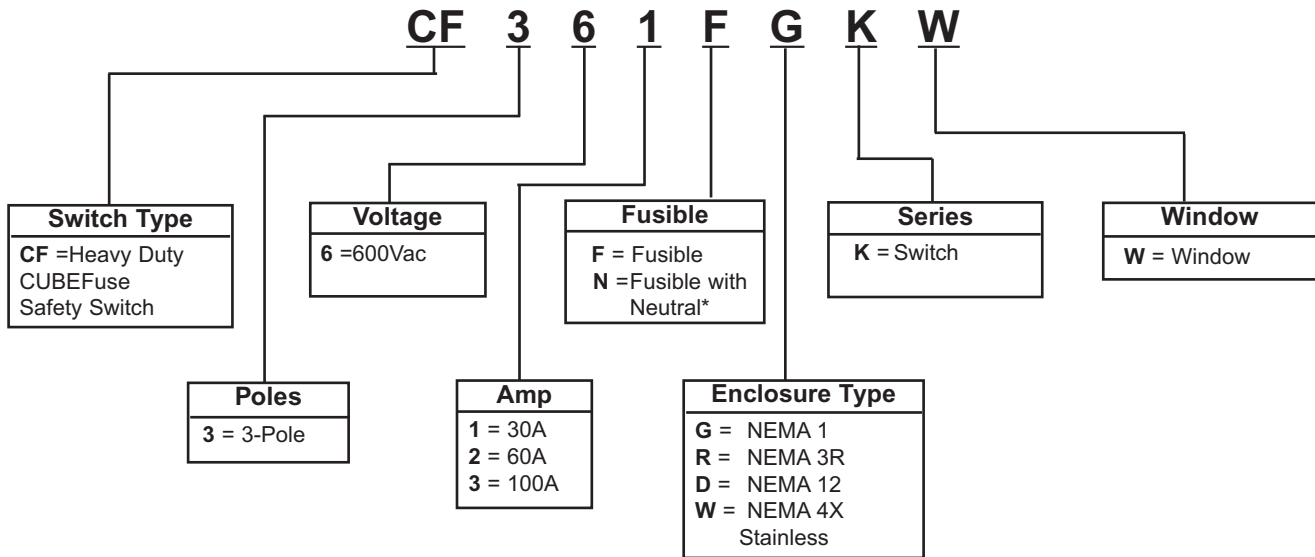

Take Workplace Safety to the Next Level

Cooper Bussmann® Quik-Spec™ Safety Switch Provides Extra Measure of Protection

- **Flexibility of Application**
This heavy-duty 600V safety switch is available up to 100A with NEMA 1, 3R, 12 and 4X enclosures.
- **Enhanced Finger-Safe Design**
The IP20 Cooper Bussmann® CUBEFuse® isolates live electrical parts from accidental contact to increase safety. Large lineside shield is standard on all models, virtually eliminating accidental contact with live parts.
- **Current-Limiting Fuses Reduce Arc-Flash Hazard**
Featuring Class CF CUBEFuse, with Class J performance, the Quik-Spec™ Safety Switch offers industry-best arc-flash protection versus traditional models.
- **No Tools Required for Fuse Removal**
Reduces downtime and potential arc-flash hazard.
- **Meets UL and NEC® Requirements**
Listed to UL 98 and UL 50 standards, the Quik-Spec Safety Switch is rated 200kA at 600Vac, which makes it easier to comply with NEC® 110.9 and 110.10 requirements.
- **Flange Handle Operation**
Always in contact with the switch mechanism, the flange operated switch is preferred in most industries.
- **Easy Interface with Viewing Window Option**
Window provides visual verification that switch contacts have operated, plus the ability to view optional fuse indication without opening the switch door.

Quik-Spec™ Safety Switch Catalog Numbering System

Available With Auxiliary Contacts

The Cooper Bussmann Safety Switch is available with auxiliary contacts. To order, add the following suffixes to the above catalog numbering system: