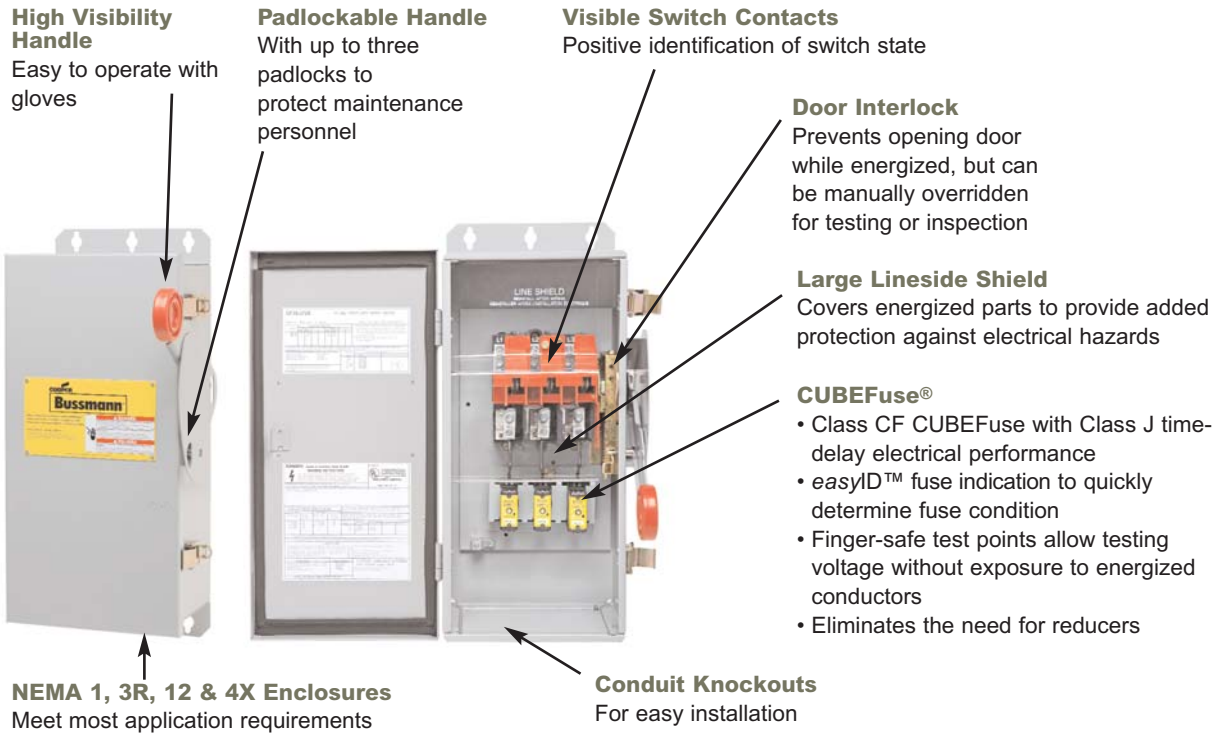

Take Workplace Safety to the Next Level

Cooper Bussmann® Quik-Spec™ Safety Switch Provides Extra Measure of Protection

- **Flexibility of Application**
This heavy-duty 600V safety switch is available up to 100A with NEMA 1, 3R, 12 and 4X enclosures.
- **Enhanced Finger-Safe Design**
The IP20 Cooper Bussmann® CUBEFuse® isolates live electrical parts from accidental contact to increase safety. Large lineside shield is standard on all models, virtually eliminating accidental contact with live parts.
- **Current-Limiting Fuses Reduce Arc-Flash Hazard**
Featuring Class CF CUBEFuse, with Class J performance, the Quik-Spec™ Safety Switch offers industry-best arc-flash protection versus traditional models.
- **No Tools Required for Fuse Removal**
Reduces downtime and potential arc-flash hazard.
- **Meets UL and NEC® Requirements**
Listed to UL 98 and UL 50 standards, the Quik-Spec Safety Switch is rated 200kA at 600Vac, which makes it easier to comply with NEC® 110.9 and 110.10 requirements.
- **Flange Handle Operation**
Always in contact with the switch mechanism, the flange operated switch is preferred in most industries.
- **Easy Interface with Viewing Window Option**
Window provides visual verification that switch contacts have operated, plus the ability to view optional fuse indication without opening the switch door.

Quik-Spec™ Safety Switch Catalog Numbering System

Available With Auxiliary Contacts

The Cooper Bussmann Safety Switch is available with auxiliary contacts. To order, add the following suffixes to the above catalog numbering system: